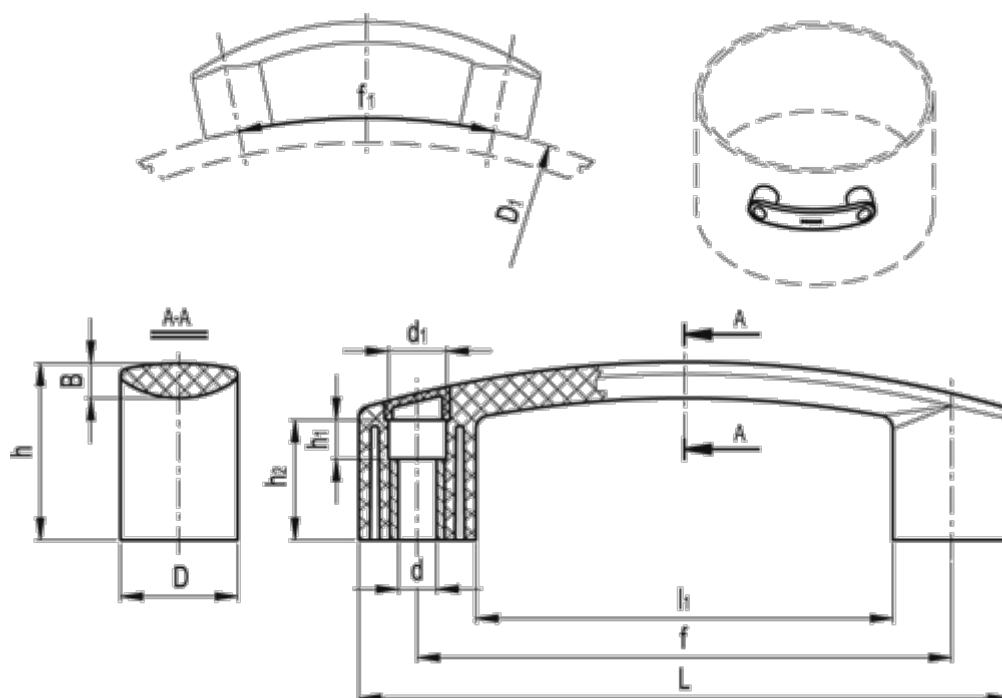

# Data Sheet

Article number: 23042602613

Description: E+G Flexible bridge handle  
EBP.140-8-FLX-C3 Grey

## Measures

B = 8.5	L = 144
d = 8.5	li = 92
D = 26	Weight (g) = 56
d1 = 13.5	
f = 117	
h = 39	
h1 = 8.5	
h2 = 26.5	